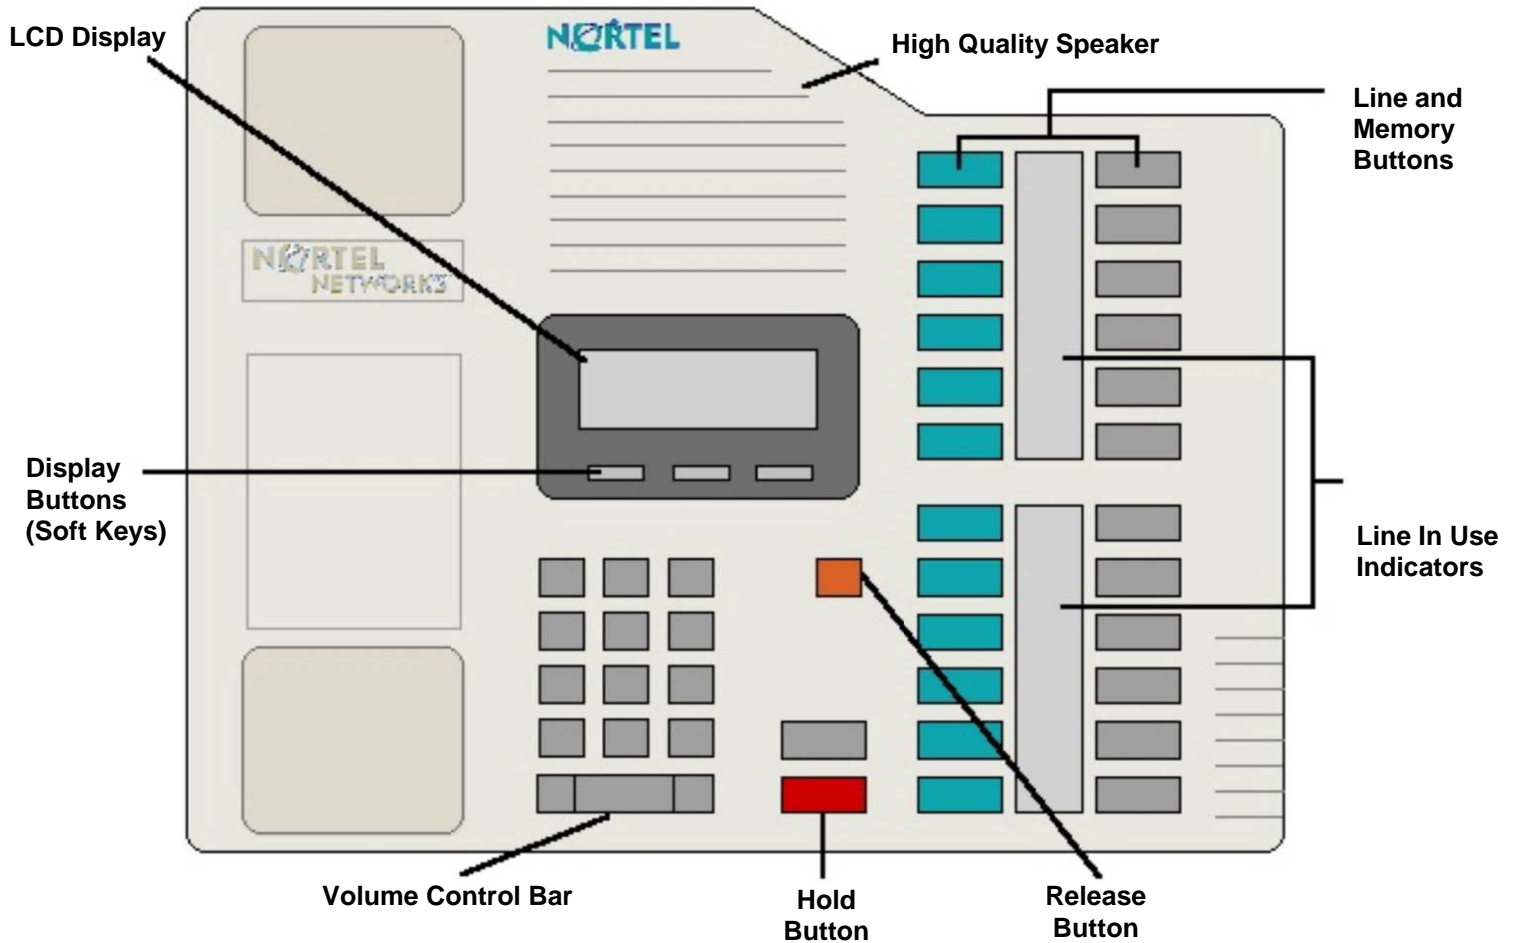

250.753.8755
888.753.8755

Fax 250.753.7243
www.itstelecom.ca

M7324 Features

The M7324 is an expandable telephone that supports heavy call volumes and offers robust features, including 24 Memory Buttons, three soft keys and the LCD Window for one-touch access to a combination of 24 lines, features and autodial numbers. This multi-line telephone offers a two-line, 16 character-per-line LCD Window. One or two Central Answering Position (CAP) modules can be attached to add 48 Memory Buttons for each module to support additional lines, autodials or Business Communications Manager or Norstar Features

Colors Available: Grey, Black and Beige

'Business Telecommunication Solutions for Central Vancouver Island'