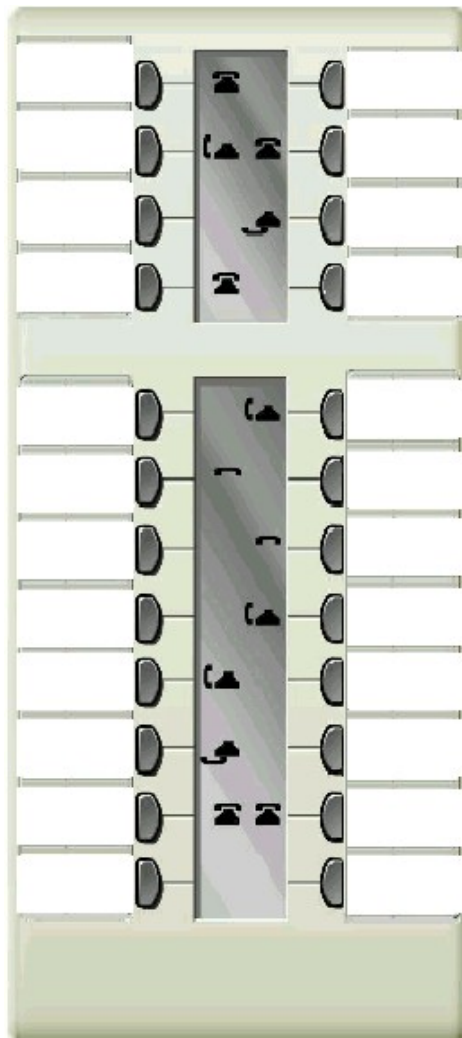

### T24 KIM (Key Indicator Module)

**Busy lamp field/Direct station select:** Indicates telephone extension status (in-use, do not disturb, etc.) and with the push of a button connect to or route calls. Increases customer satisfaction while improving operator efficiency by utilizing multi-segment icons for accurate and efficient routing of customer inquiries.